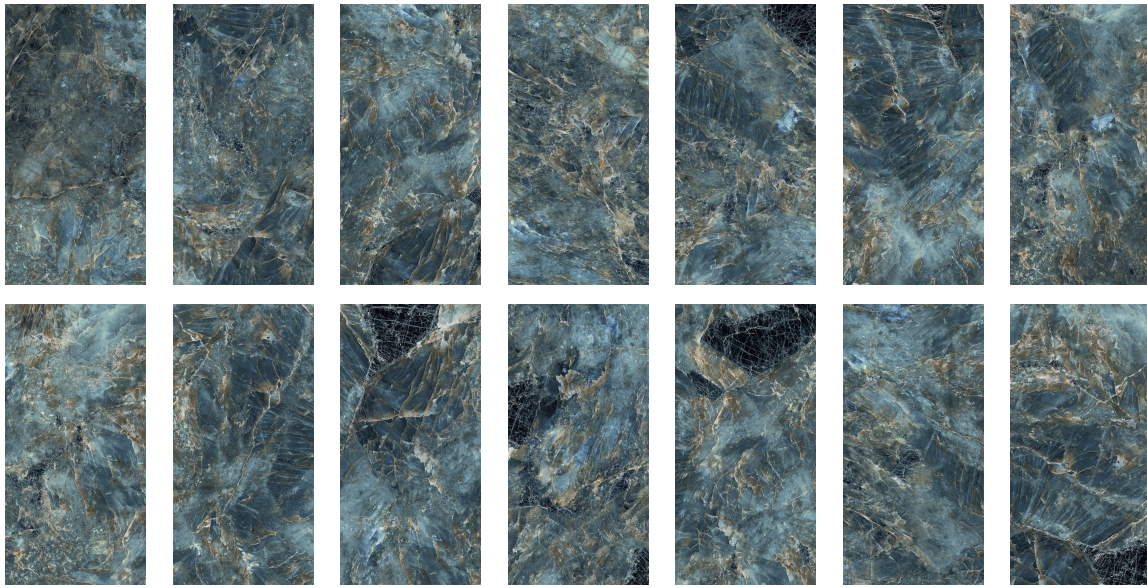

## PRODUCT FEATURES

Product Code	<b>P19720</b>
Tissue	<b>Marble</b>
Size	<b>60X120 Cm</b>
Thickness	<b>10,3 Mm</b>
İç Mekanda Kullanım	<b>Wall and Floor</b>
Dış Mekanda Kullanım	<b>Wall</b>
Spaces	<b>Terrace,Bathroom,Outdoor,Commercial Floor Tiles,Indoor,Backsplash</b>
Surface View	<b>Polished</b>
Pattern	<b>Flat</b>
Bünye	<b>Glazed Porcelain</b>
Product Group	<b>EN 14411, Group Bla</b>
V Scale	<b>V3</b>
M <sup>2</sup> /Box	<b>1.44 M<sup>2</sup></b>
M <sup>2</sup> /Pallet	<b>40.32 M<sup>2</sup></b>
Box/Pallet	<b>28 Pieces</b>
Pallet Weight	<b>965 Kg</b>

## TILE PATTERNS

---

## PRODUCT SIZE

---

6